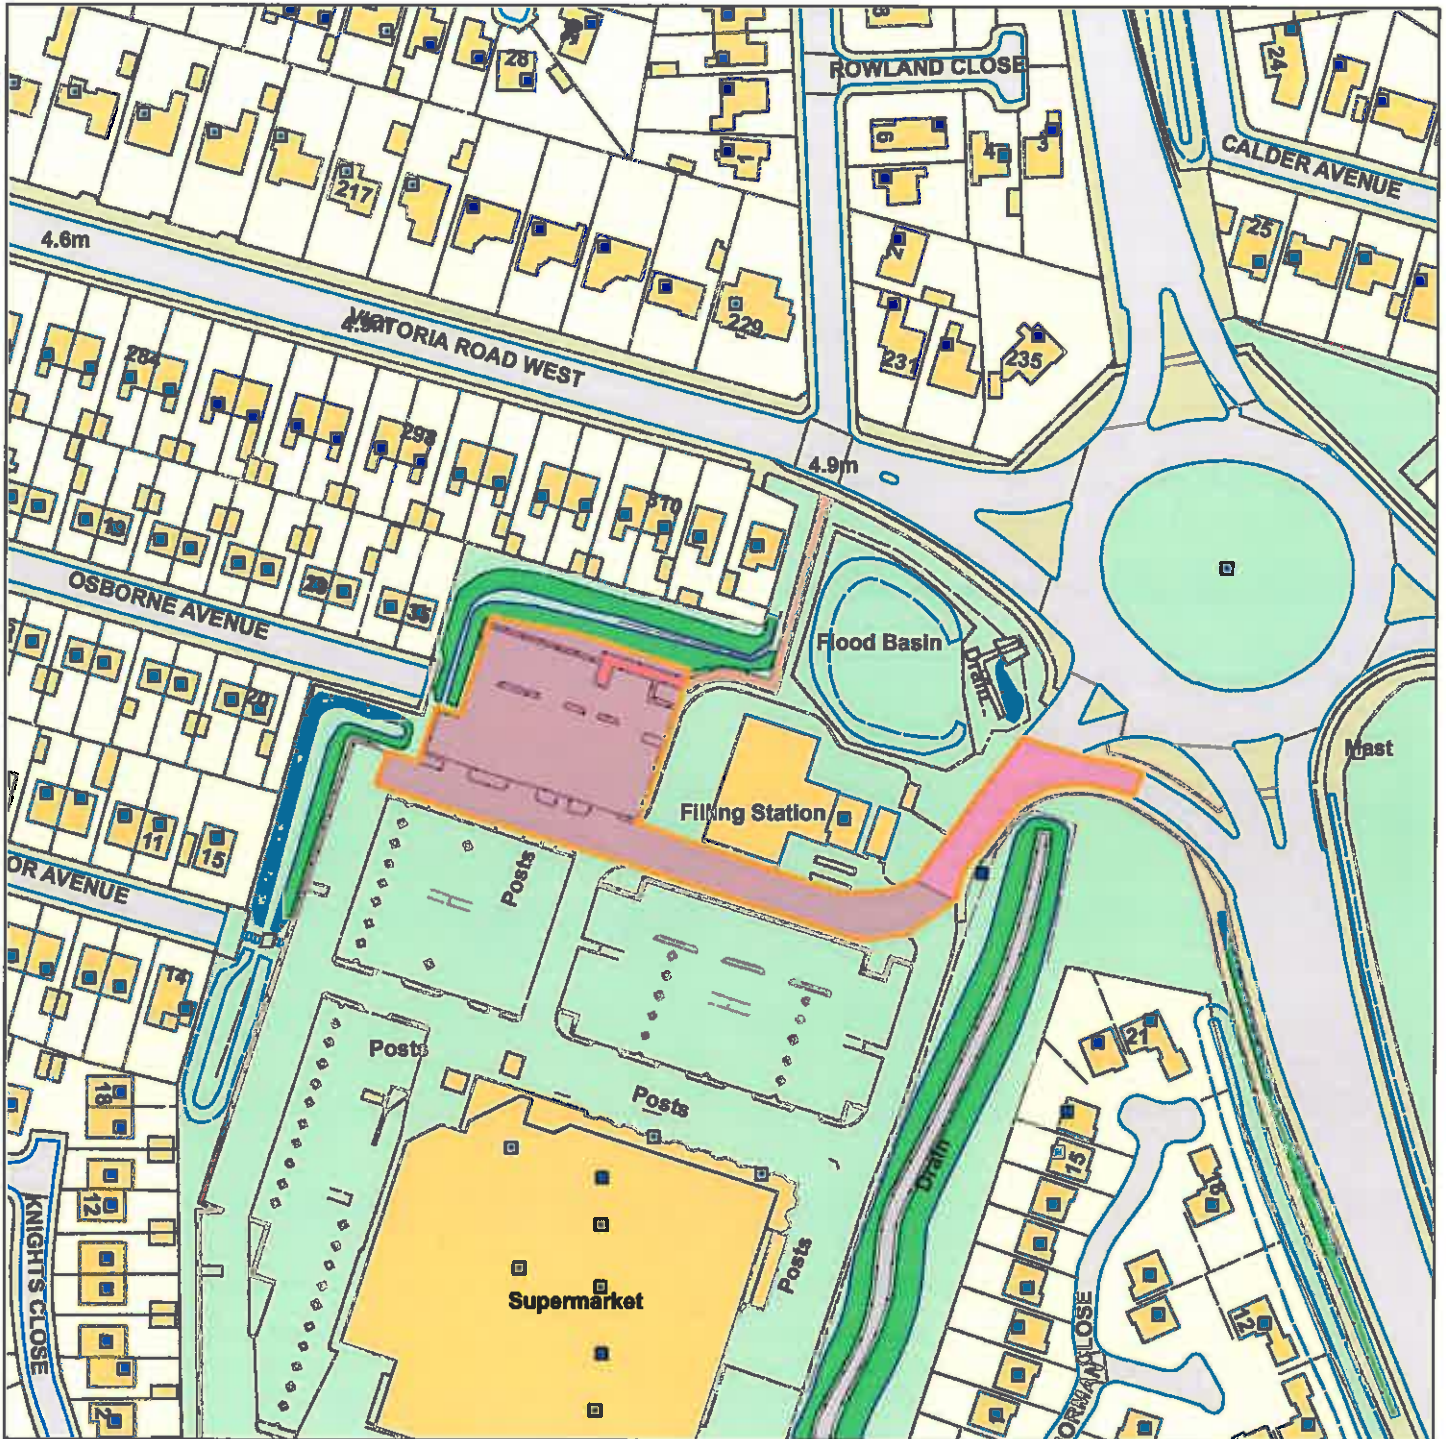

## Planning Committee - Morrisons Supermarket Car Park

Scale : 1:1726

Reproduced from the Ordnance Survey map with the permission of the Controller of Her Majesty's Stationery Office © Crown Copyright 2012.

Unauthorised reproduction infringes Crown Copyright and may lead to prosecution or civil proceedings.

<b>Organisation</b>	Wyre Council
<b>Department</b>	Planning Department
<b>Comments</b>	18/00008/FUL - Item 2
<b>Date</b>	19 September 2018
<b>SLA Number</b>	100018720